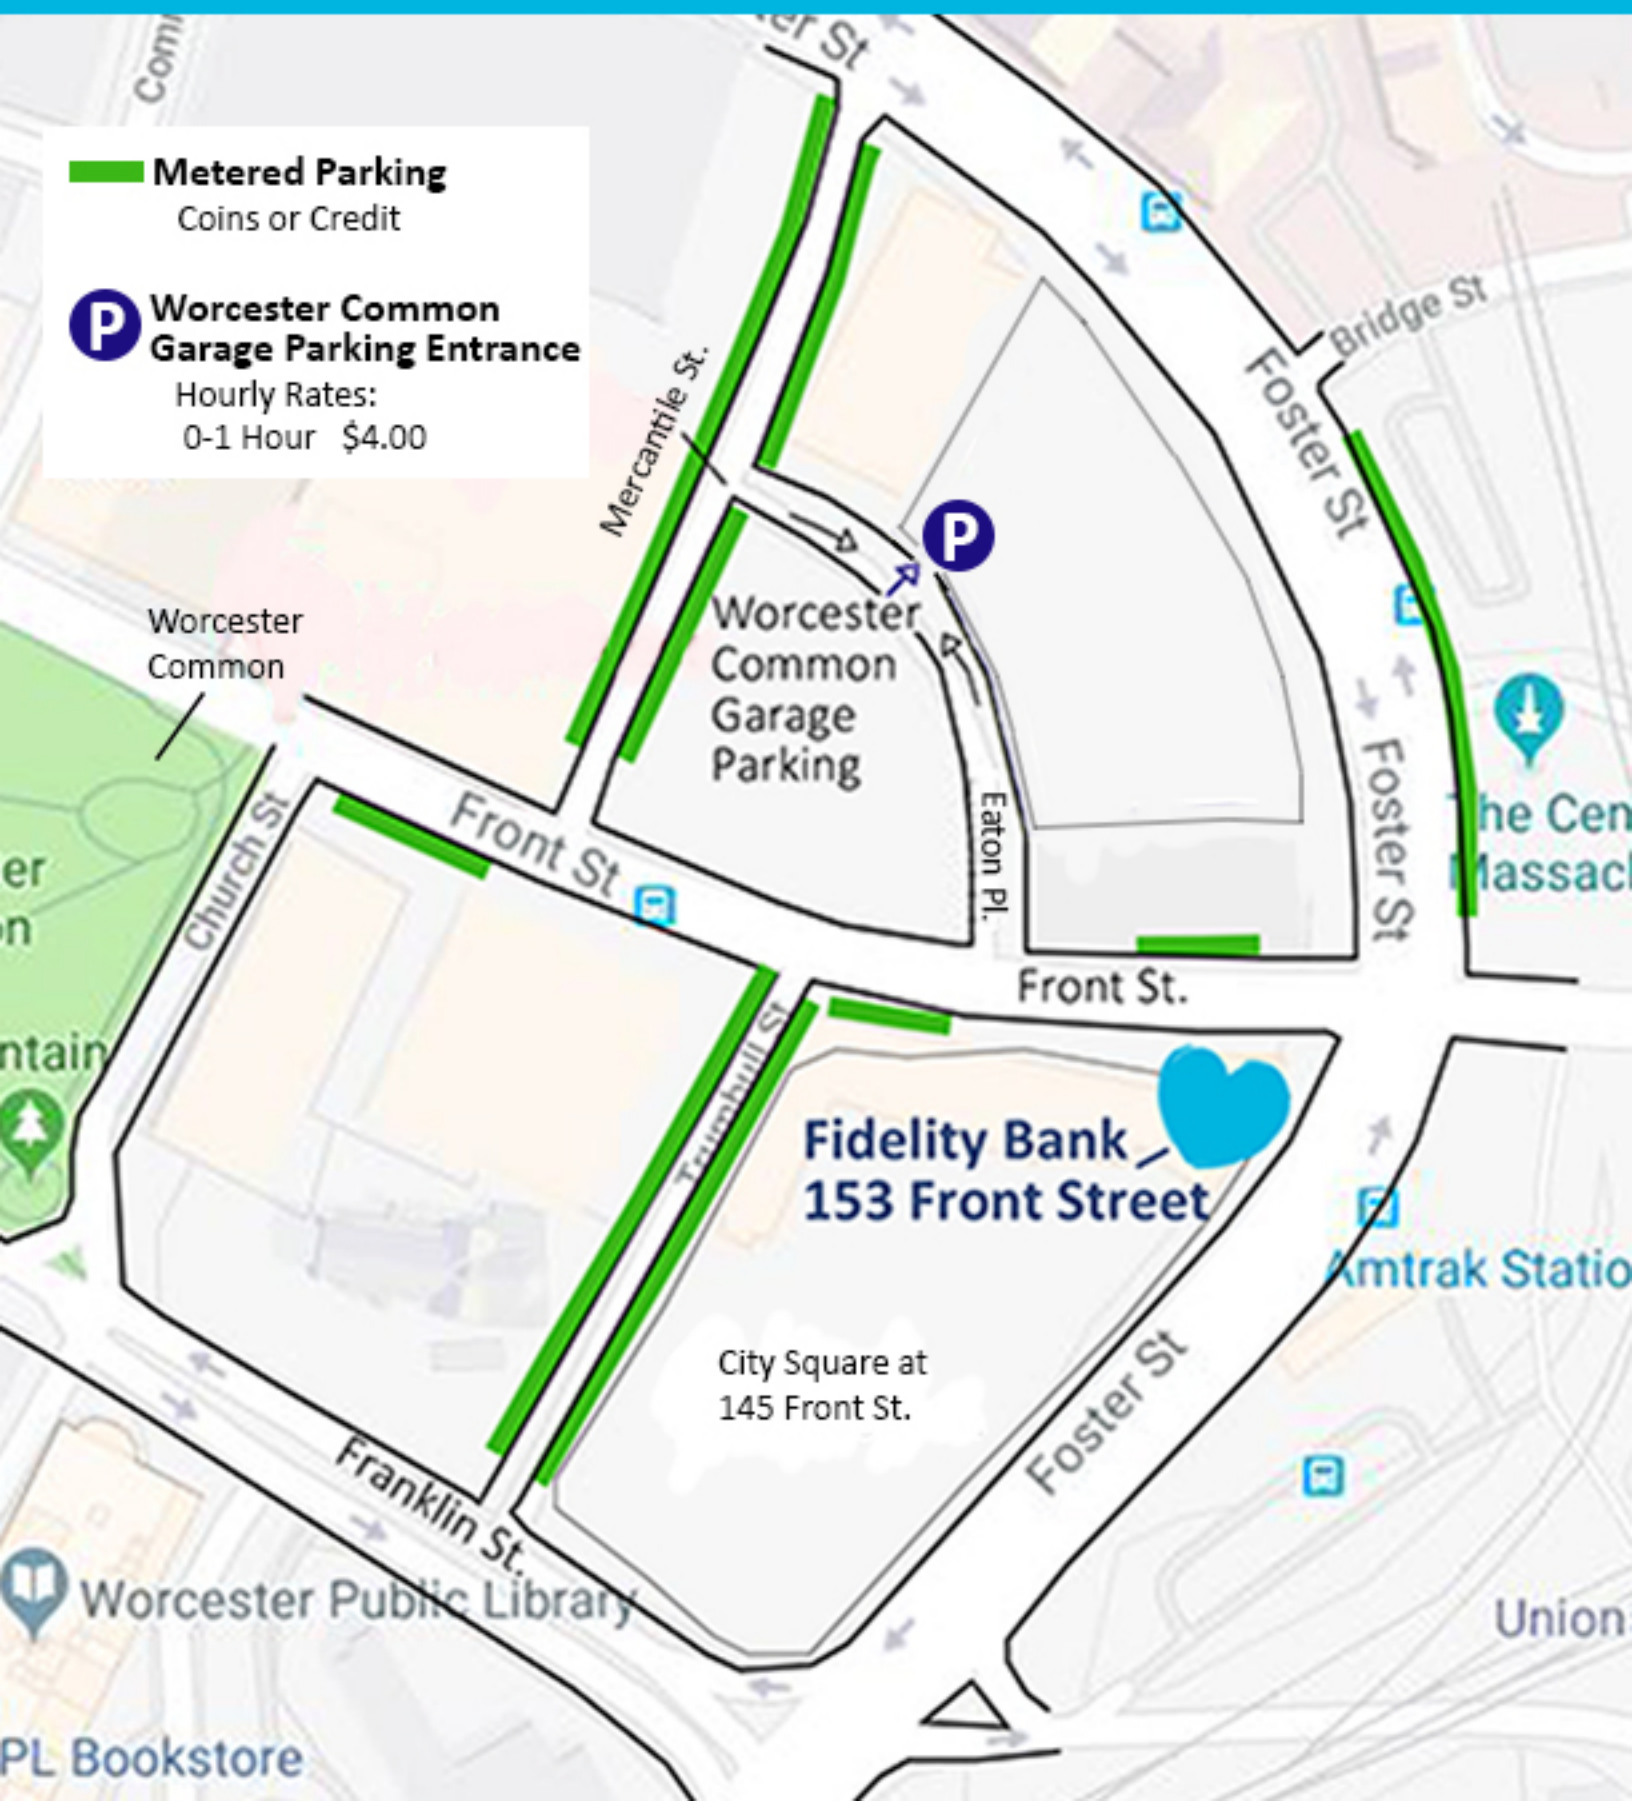

Parking Map

Worcester Front Street

Metered Parking

Coins or Credit

Worcester Common Garage Parking Entrance

Hourly Rates:

0-1 Hour \$4.00

Worcester Common

Worcester Common Garage Parking

Fidelity Bank
153 Front Street

City Square at
145 Front St.

Worcester Public Library

PL Bookstore

Amtrak Station

Union

The Center for
Massachusetts